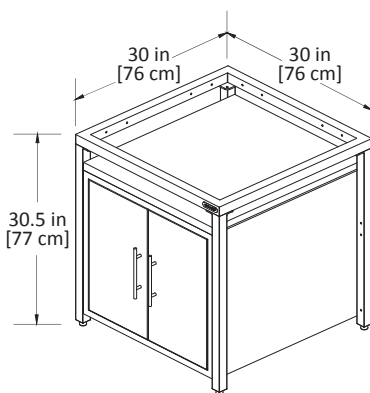

# Modular Nest Expansion Cabinet

Build your outdoor kitchen one-step at a time with the Big Green Egg Modular Nest System. Start with an EGG Frame, then add to your custom EGG setup with Expansion Frames or the **NEW** watertight Expansion Cabinet! Finish off the look with an insert from your choice of beautiful and functional options ... you won't believe all of the possibilities!

Expansion Cabinet includes one Connector Pack (connects Expansion Cabinet to EGG Frame or Expansion Frame)

Watertight storage for charcoal and EGGcessories

Powder-coated aluminum construction

4 levelers included, legs also accept optional 2" and 4" casters