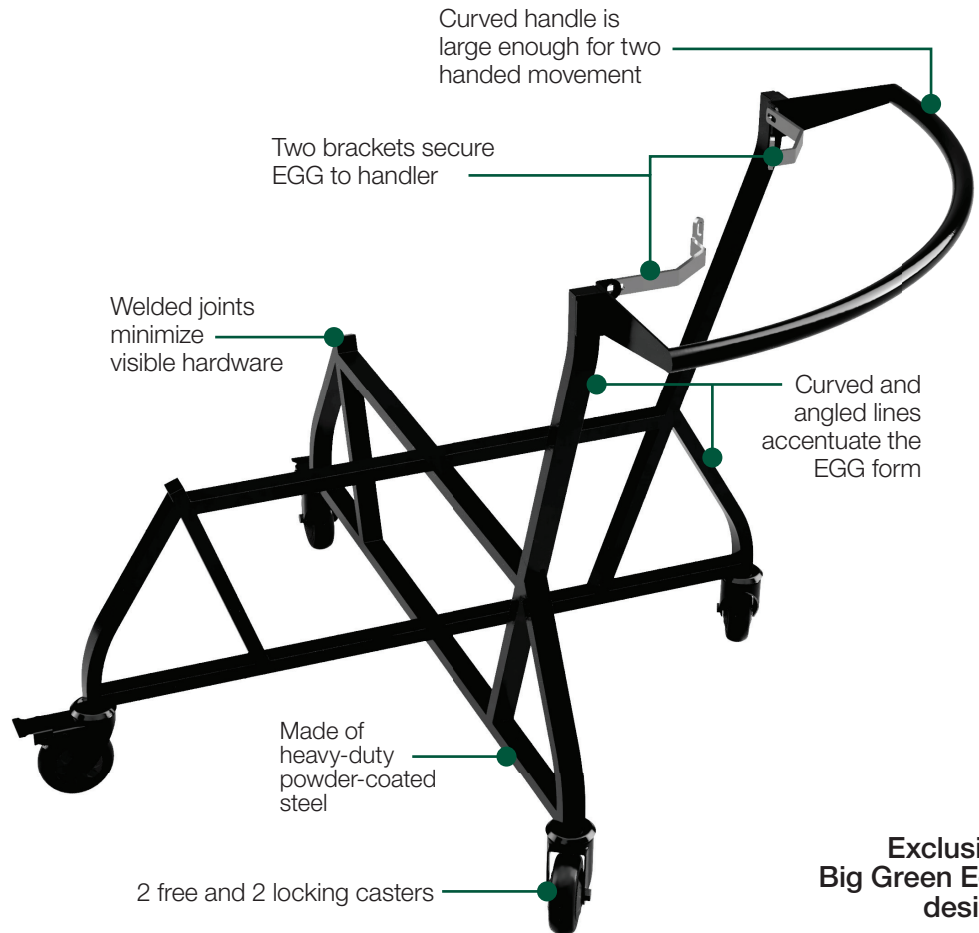

intEGGrated Nest+Handler

The **NEW** Big Green Egg intEGGrated Nest+Handler merges two great products (EGG Nest and Handler) for a strong, stable, mobile base for the EGG. Featuring welded joints, there is minimal visible hardware for a cleaner look, and the curved and angled lines accentuate the iconic shape of the EGG.

Exclusive Big Green Egg design

Item Code: 121011

Packs flat, minimal assembly required. All required tools are provided in the box.

CARE: Wipe clean with a damp cloth.