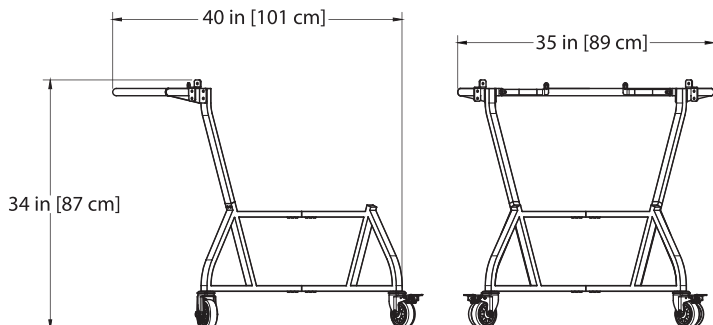

intEGGrated Nest+Handler

The **NEW** Big Green Egg intEGGrated Nest+Handler merges two great products (EGG Nest and Handler) for a strong, stable, mobile base for the EGG. Featuring welded joints, there is minimal visible hardware for a cleaner look, and the curved and angled lines accentuate the iconic shape of the EGG.

Exclusive Big Green Egg design

Item Code: 121011

Packs flat, minimal assembly required. All required tools are provided in the box.

CARE: Wipe clean with a damp cloth.