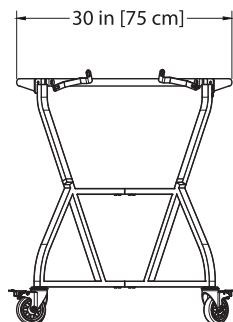

intEGGrated Nest+Handler

The **NEW** Big Green Egg intEGGrated Nest+Handler merges two great products (EGG Nest and Handler) for a strong, stable, mobile base for the EGG. Featuring welded joints, there is minimal visible hardware for a cleaner look, and the curved and angled lines accentuate the iconic shape of the EGG.

Exclusive Big Green Egg design

Item Code: 121158

Packs flat, minimal assembly required. All required tools are provided in the box.

CARE: Wipe clean with a damp cloth.