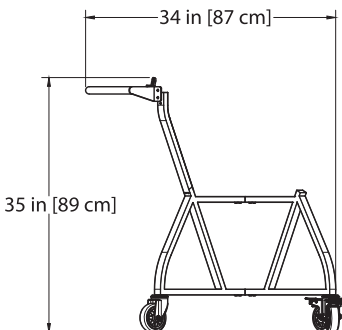

intEGGrated Nest+Handler

The **NEW** Big Green Egg intEGGrated Nest+Handler merges two great products (EGG Nest and Handler) for a strong, stable, mobile base for the EGG. Featuring welded joints, there is minimal visible hardware for a cleaner look, and the curved and angled lines accentuate the iconic shape of the EGG.

Exclusive Big Green Egg design

Item Code: 121158

Packs flat, minimal assembly required. All required tools are provided in the box.

CARE: Wipe clean with a damp cloth.