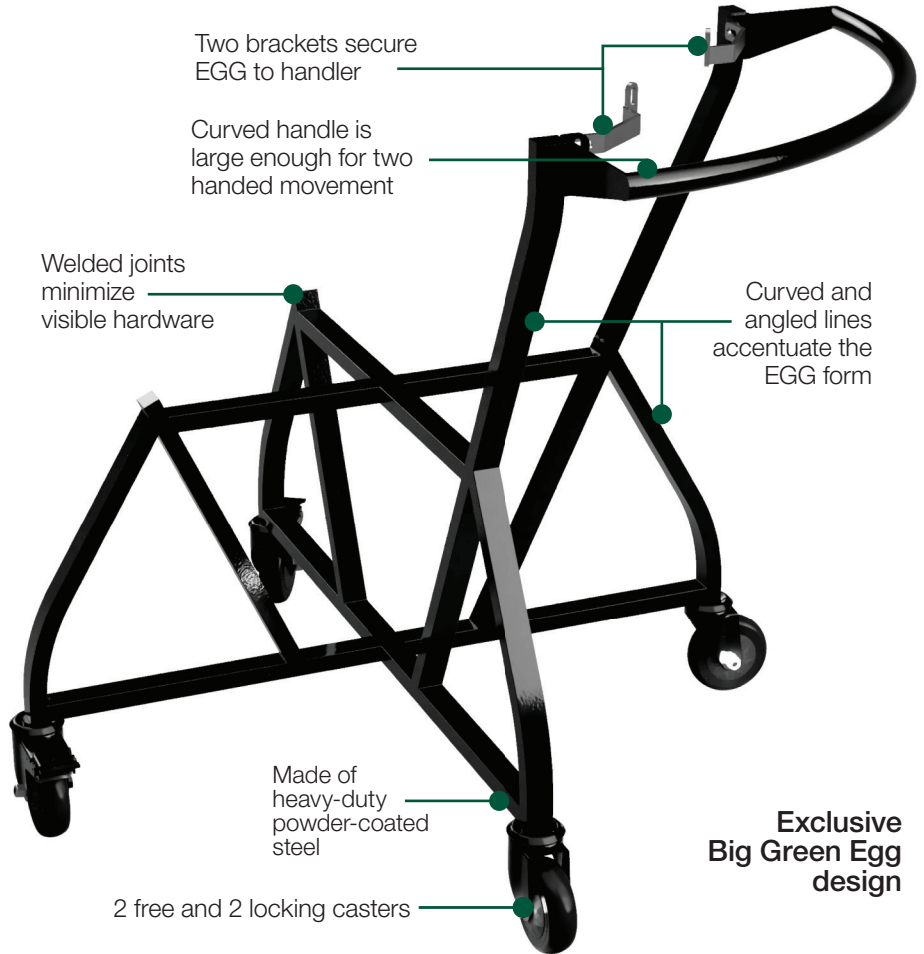

intEGGrated Nest+Handler

The **NEW** Big Green Egg intEGGrated Nest+Handler merges two great products (EGG Nest and Handler) for a strong, stable, mobile base for the EGG. Featuring welded joints, there is minimal visible hardware for a cleaner look, and the curved and angled lines accentuate the iconic shape of the EGG.

Exclusive Big Green Egg design

Item Code: 121158

Packs flat, minimal assembly required. All required tools are provided in the box.

CARE: Wipe clean with a damp cloth.