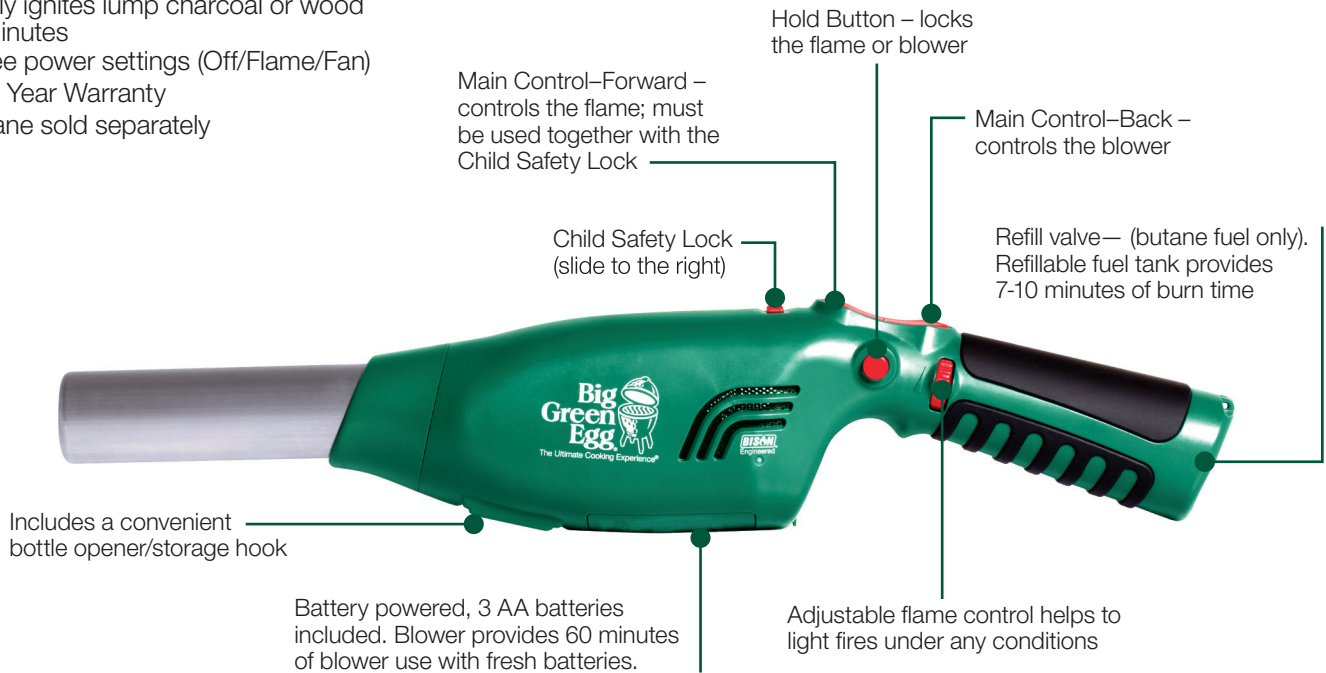

Refillable Butane Charcoal EGGniter®

Ignite lump charcoal in just minutes with the **NEW** Refillable Butane Charcoal EGGniter, which combines an adjustable torch flame with an air-blower to both ignite and boost your fire. Say goodbye to unwanted lighter fluid taste ... the Butane EGGniter is a clean, quick and safe way to light your EGG, campfire or wood fireplace. The versatile Butane EGGniter can even be used as a cooking tool for caramelizing sugars, browning meringue, or melting cheese on French onion soup gratinee!

- Powered by **BISON**
- Easily ignites lump charcoal or wood in minutes
- Three power settings (Off/Flame/Fan)
- One Year Warranty
- Butane sold separately

Item Code: 120915

Scan the code or go to BigGreenEgg.com/lighting to watch the “Using the Butane EGGniter” instructional video.

Butane Fuel
Item Code: 121172

- Chef Grade | Triple Filtered | Non-Clogging
- Universal Fueling Tip – Can be used with most refillable butane products
 - Net weight 1.5 fl.oz. (42g)