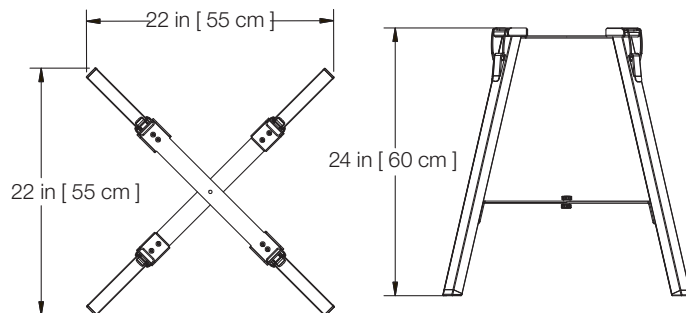

# Portable Nest for MiniMax EGG

The **NEW** Portable Nest for the MiniMax is designed to raise this portable EGG to a comfortable cooking height – perfect for camping, tailgating or wherever your next pop-up event happens. The Portable Nest conveniently folds for storage or transporting to events.

Exclusive  
Big Green Egg  
design

*Packs flat –  
assembly  
required.*