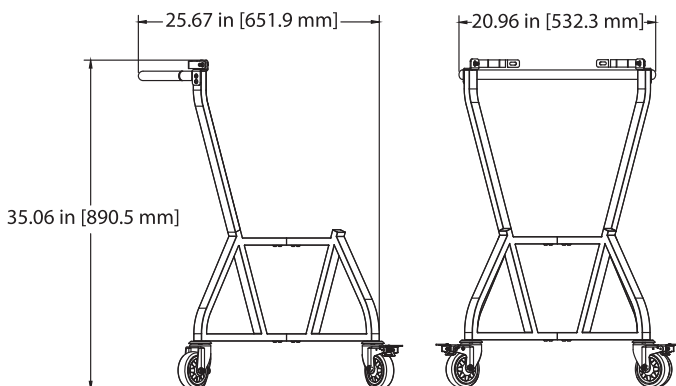

intEGGrated Nest+Handler

The **NEW** Big Green Egg intEGGrated Nest+Handler merges two great products (EGG Nest and Handler) for a strong, stable, mobile base for the EGG. Featuring welded joints, there is minimal visible hardware for a cleaner look, and the curved and angled lines accentuate the iconic shape of the EGG.