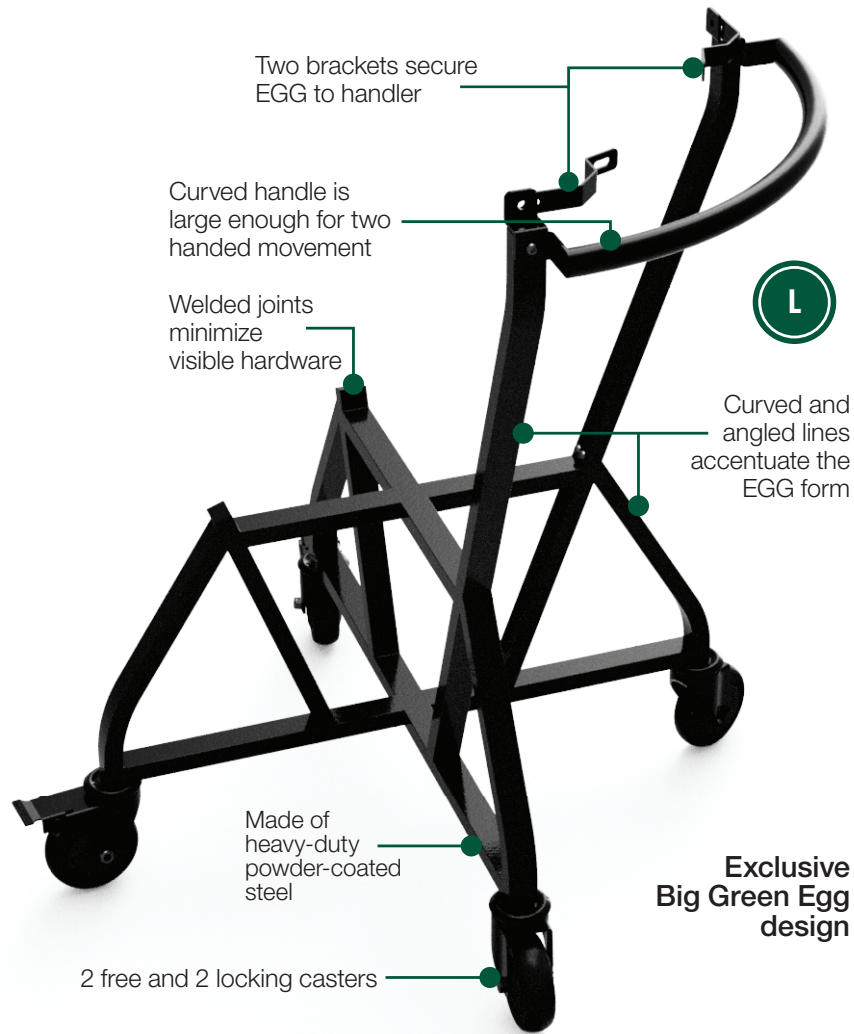

intEGGrated Nest+Handler

The **NEW** Big Green Egg intEGGrated Nest+Handler merges two great products (EGG Nest and Handler) for a strong, stable, mobile base for the EGG. Featuring welded joints, there is minimal visible hardware for a cleaner look, and the curved and angled lines accentuate the iconic shape of the EGG.

Packs flat, minimal assembly required. All required tools are provided in the box.

CARE: Wipe clean with a damp cloth.