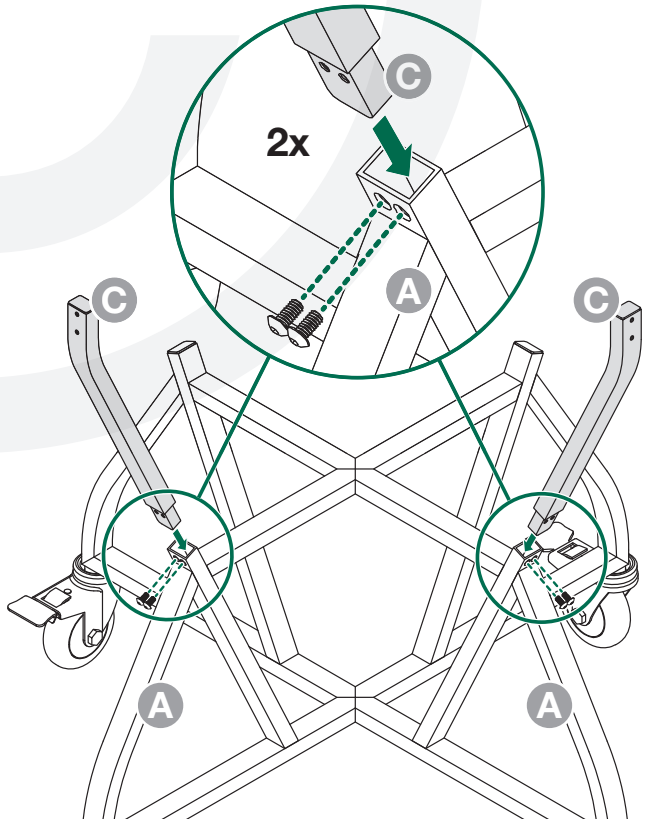

© COPYRIGHT BIG GREEN EGG INC.

4