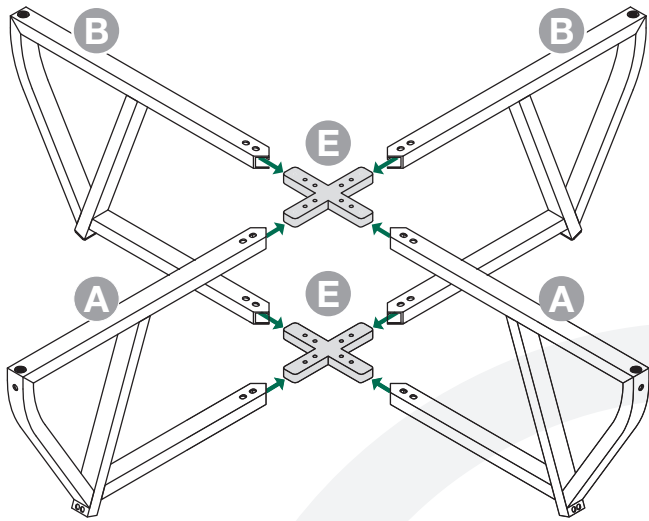

1

© COPYRIGHT BIG GREEN EGG INC.

2