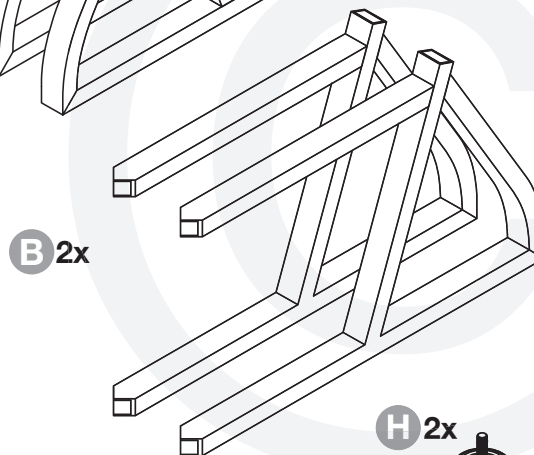

7/16"
(11mm)

[www.biggreenegg.com/
assembly-videos](http://www.biggreenegg.com/assembly-videos)

www.biggreenegg.com

www.biggreenegg.ca

www.biggreenegg.eu

www.biggreenegg.co.uk

www.biggreenegg.com.au

www.biggreenegg.co.nz

www.biggreeneggisrael.com

www.biggreenegg.com.mx

www.biggreenegg.co.za

CAUTION: SEE SAFETY NOTICE
www.biggreenegg.com/safetytips

© COPYRIGHT BIG GREEN EGG INC.

© Big Green Egg, Inc. All Rights Reserved Worldwide. No part of this document may be reproduced or transmitted in any form or by any means, digital, electronic, mechanical, photocopying, recording, or otherwise, without the prior written permission of Big Green Egg, Inc (BGE). All images and materials are protected by © copyright and all rights are reserved in any medium and any form of reproduction worldwide. Any use of these materials, including reproduction, modification, distribution or republication, without the prior written consent of Big Green Egg, is strictly prohibited. Big Green Egg®, including the Big Green Egg logo, are trademarks and/or registered trademarks of BGE in the USA and other countries throughout the world. All Rights are Reserved Worldwide. Warning: The unauthorized reproduction or distribution of this copyrighted work is illegal. Criminal copyright infringement, including infringement without monetary gain, is investigated by the FBI and is punishable by up to five years in federal prison and a fine of $250,000.