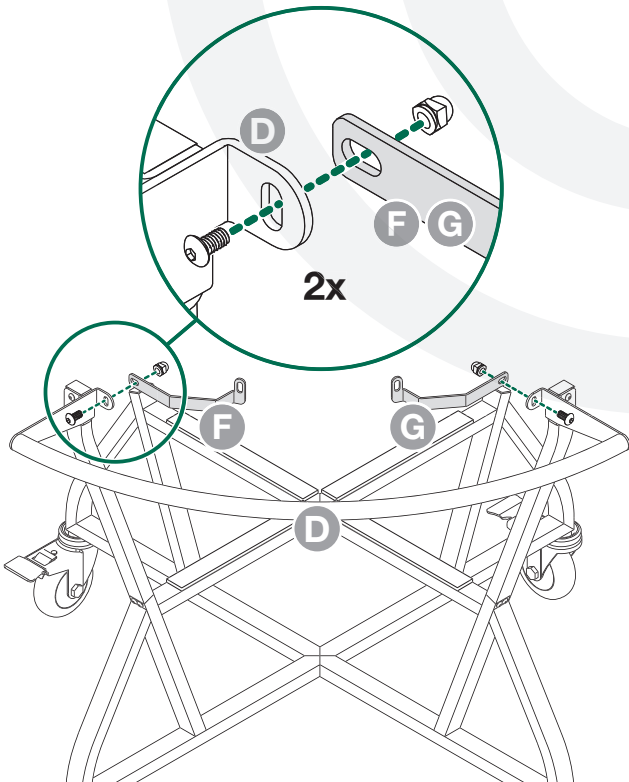

© COPYRIGHT BIG GREEN EGG INC.

8