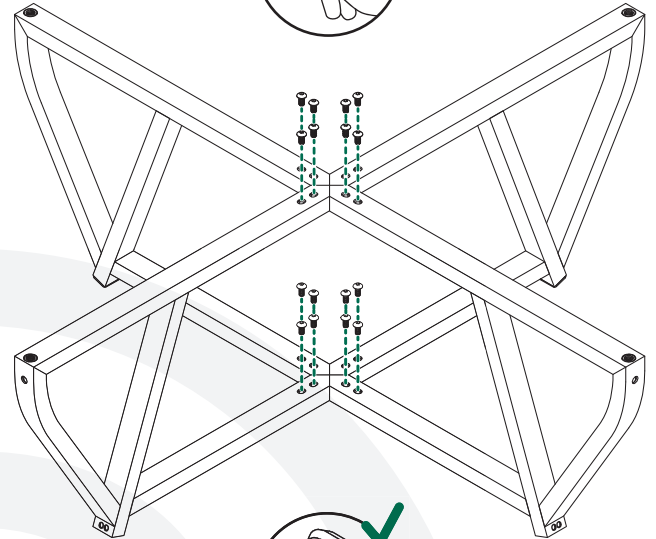

© COPYRIGHT BIG GREEN EGG INC.

3