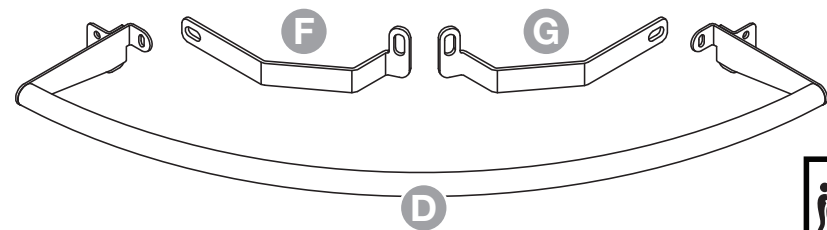

7/16"
(11mm)

[www.biggreenegg.com/
assembly-videos](http://www.biggreenegg.com/assembly-videos)

www.biggreenegg.com

www.biggreenegg.ca

www.biggreenegg.eu

www.biggreenegg.co.uk

www.biggreenegg.com.au

www.biggreenegg.co.nz

www.biggreeneggisrael.com

www.biggreenegg.com.mx

www.biggreenegg.co.za

CAUTION: SEE SAFETY NOTICE
www.biggreenegg.com/safetytips

© COPYRIGHT BIG GREEN EGG INC.

© Big Green Egg, Inc. All Rights Reserved Worldwide. No part of this document may be reproduced or transmitted in any form or by any means, digital, electronic, mechanical, photocopying, recording, or otherwise, without the prior written permission of Big Green Egg, Inc (BGE). All images and materials are protected by © copyright and all rights are reserved in any medium and any form of reproduction worldwide. Any use of these materials, including reproduction, modification, distribution or republication, without the prior written consent of Big Green Egg, is strictly prohibited. Big Green Egg®, including the Big Green Egg logo, are trademarks and/or registered trademarks of BGE in the USA and other countries throughout the world. All Rights are Reserved Worldwide. Warning: The unauthorized reproduction or distribution of this copyrighted work is illegal. Criminal copyright infringement, including infringement without monetary gain, is investigated by the FBI and is punishable by up to five years in federal prison and a fine of $250,000.