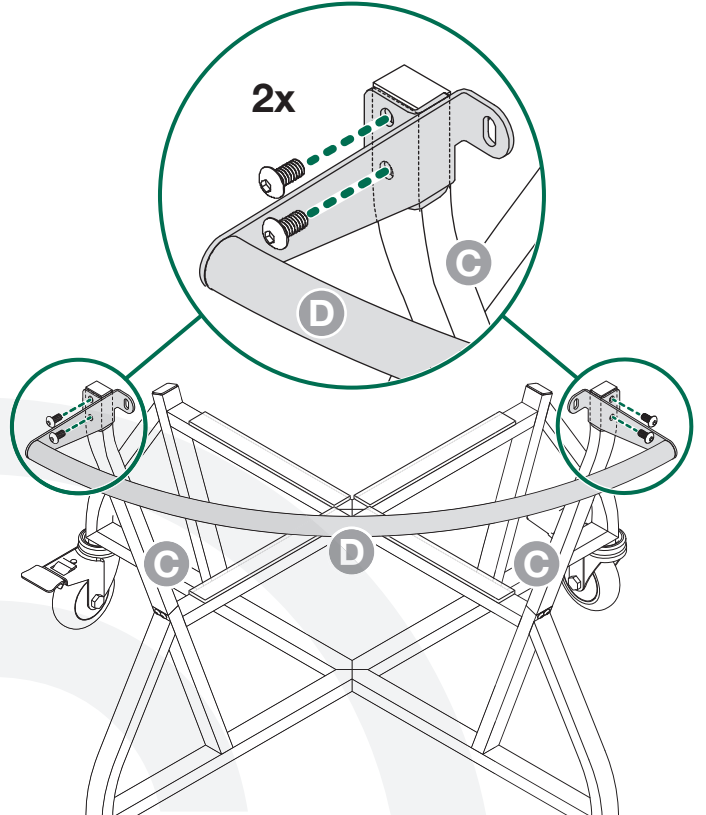

© COPYRIGHT BIG GREEN EGG INC.

7