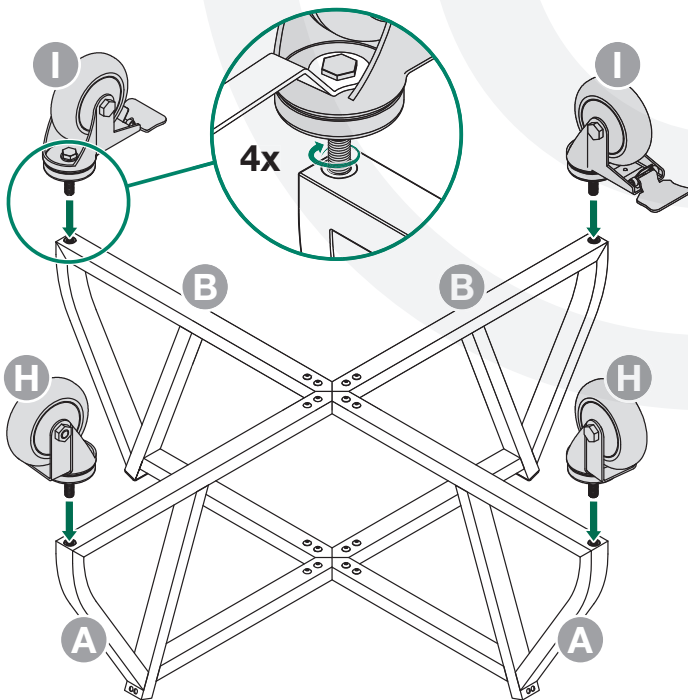

1

© COPYRIGHT BIG GREEN EGG INC.

2

© COPYRIGHT BIG GREEN EGG INC.

3

© COPYRIGHT BIG GREEN EGG INC.

4

© COPYRIGHT BIG GREEN EGG INC.