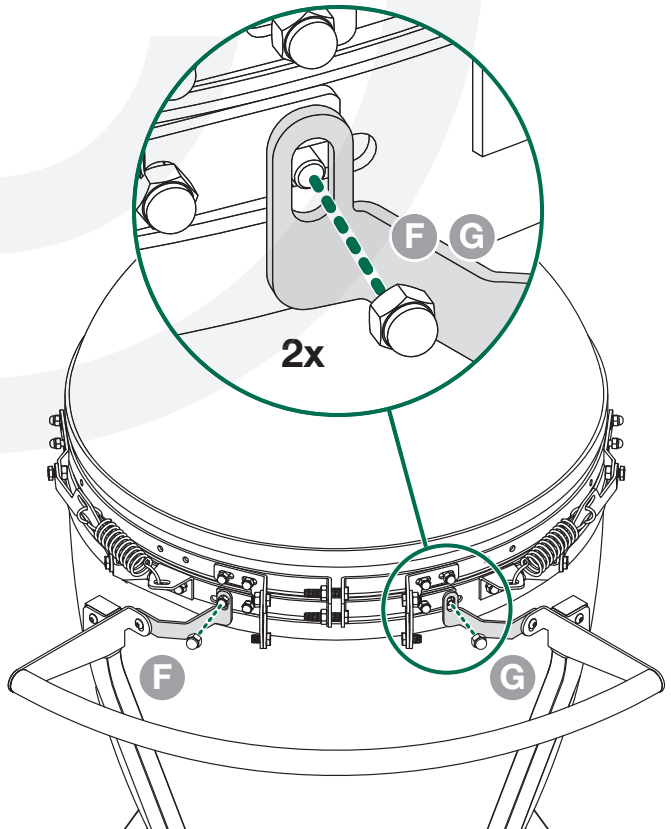

© COPYRIGHT BIG GREEN EGG INC.