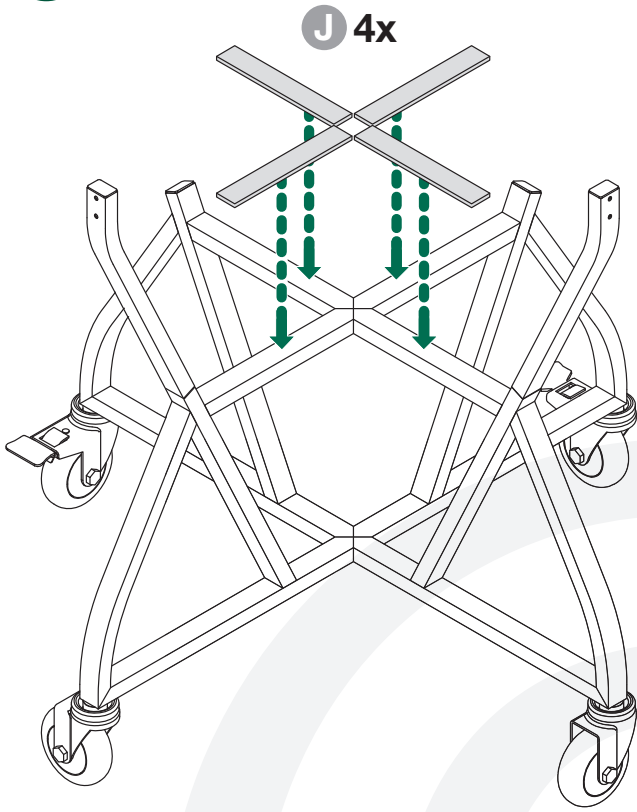

5

© COPYRIGHT BIG GREEN EGG INC.

6