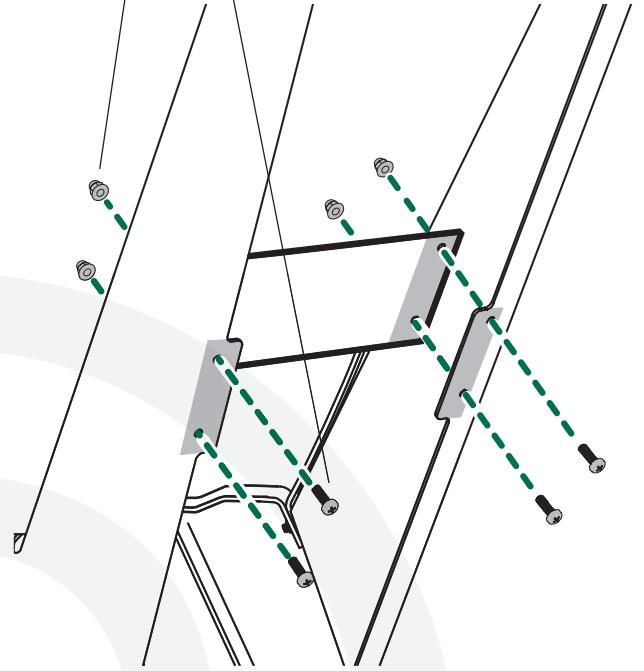

2

4x

4x

7/16" (Nr. 11)