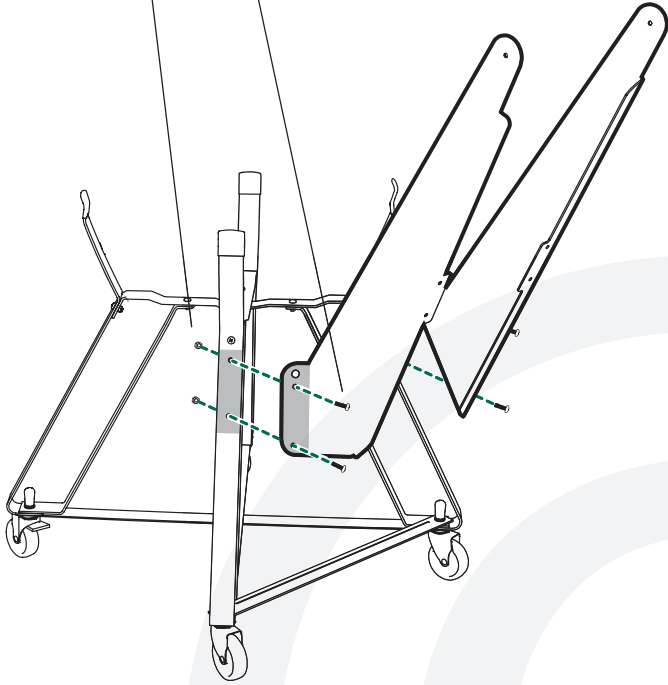

Nest Handler

Poignée de Manutention

Nest Handler

Agarradera para el Nest móvil

M

7/16"
(Nr. 11)

[www.biggreenegg.com/
assembly-videos](http://www.biggreenegg.com/assembly-videos)

-  www.biggreenegg.com
-  www.biggreenegg.ca
-  www.biggreenegg.eu
-  www.biggreenegg.co.uk
-  www.biggreenegg.com.au
-  www.biggreenegg.co.nz
-  www.biggreeneggisrael.com
-  www.biggreenegg.com.mx
-  www.biggreenegg.co.za

CAUTION: SEE SAFETY NOTICE
www.biggreenegg.com/safetytips

- 
8x
- 
2x
- 
4x
- 
4x
- 
1x

© COPYRIGHT BIG GREEN EGG INC.

1

4x

4x

7/16" (Nr. 11)

2

4x

4x

7/16" (Nr. 11)

© COPYRIGHT BIG GREEN EGG INC.

© COPYRIGHT BIG GREEN EGG INC.

3

7/16" (Nr. 11)

© COPYRIGHT BIG GREEN EGG INC.