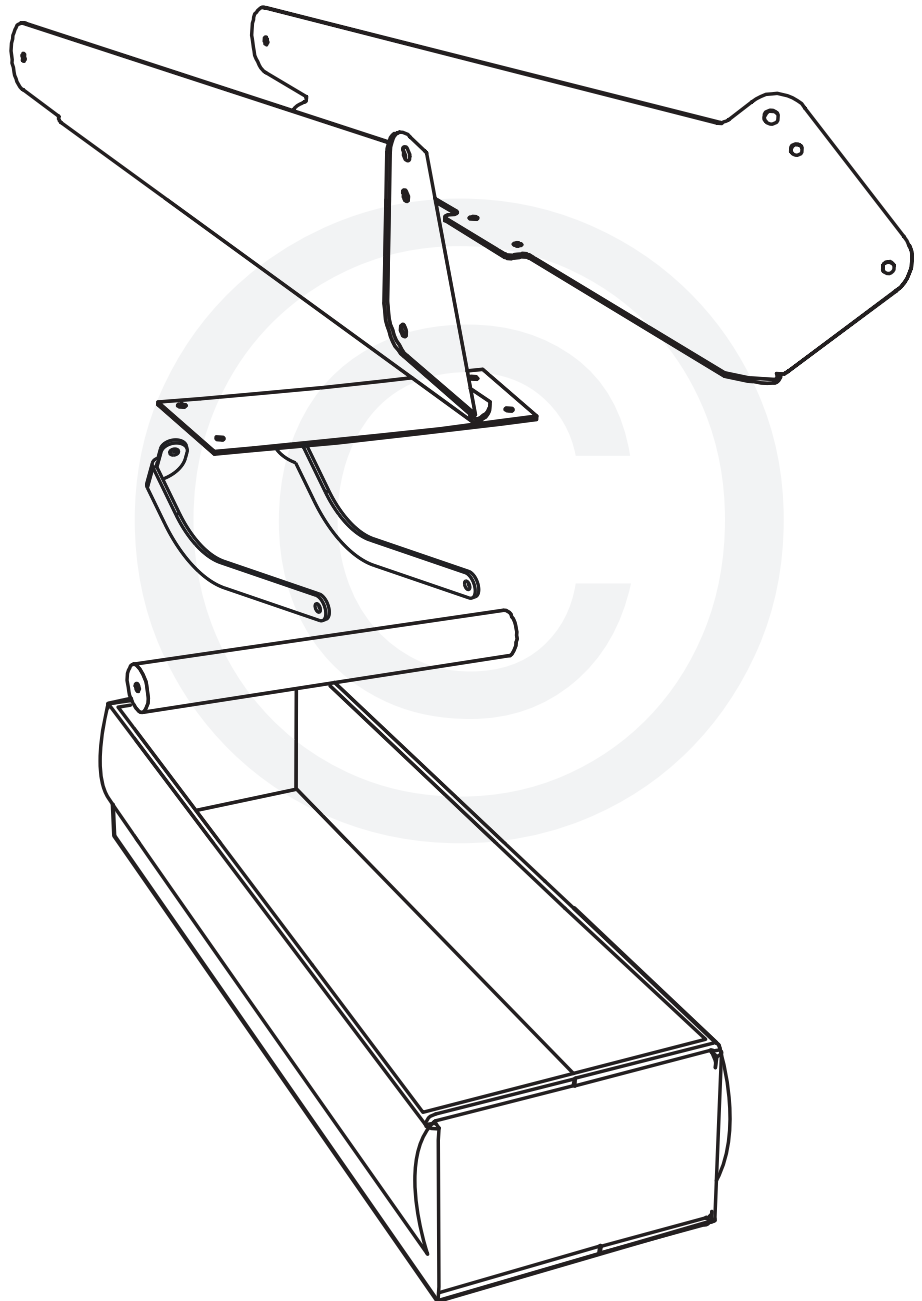

Nest Handler

Poignée de Manutention

Nest Handler

Agarradera para el Nest móvil

M

7/16"
(Nr. 11)

[www.biggreenegg.com/
assembly-videos](http://www.biggreenegg.com/assembly-videos)

-  www.biggreenegg.com
-  www.biggreenegg.ca
-  www.biggreenegg.eu
-  www.biggreenegg.co.uk
-  www.biggreenegg.com.au
-  www.biggreenegg.co.nz
-  www.biggreeneggisrael.com
-  www.biggreenegg.com.mx
-  www.biggreenegg.co.za

CAUTION: SEE SAFETY NOTICE
www.biggreenegg.com/safetytips

- 
8x
- 
2x
- 
4x
- 
4x
- 
1x

© COPYRIGHT BIG GREEN EGG INC.

1

4x

4x

7/16" (Nr. 11)

2

4x

4x

7/16" (Nr. 11)

© COPYRIGHT BIG GREEN EGG INC.

© COPYRIGHT BIG GREEN EGG INC.

3

7/16" (Nr. 11)

© COPYRIGHT BIG GREEN EGG INC.