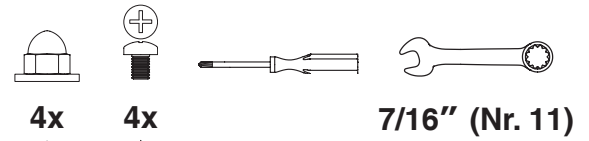

1

2

© COPYRIGHT BIG GREEN EGG INC.

© COPYRIGHT BIG GREEN EGG INC.

3

© COPYRIGHT BIG GREEN EGG INC.