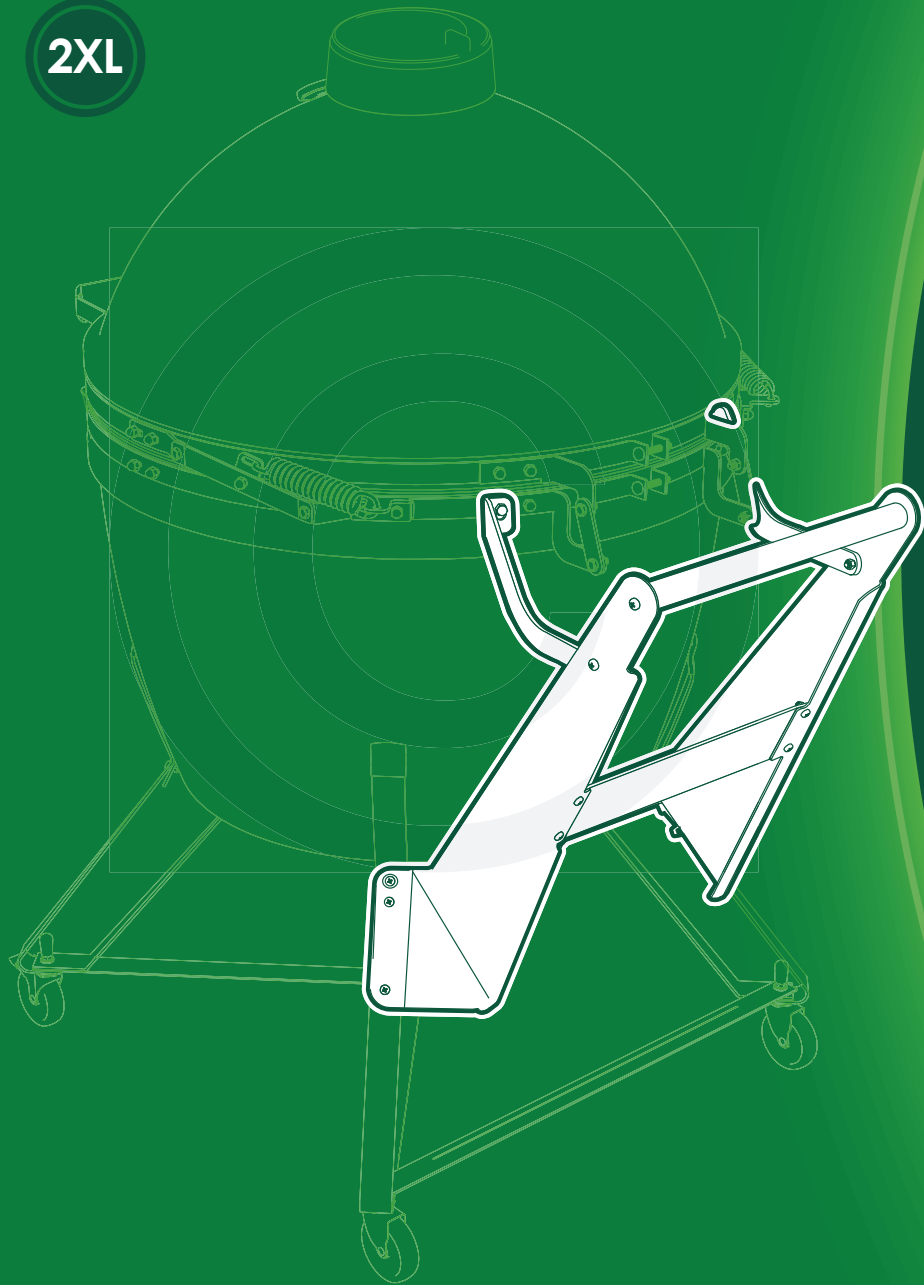

Nest Handler
Poignée de Manutention
Nest Handler
Agarradera para
el Nest móvil

2XL

7/16"
(Nr. 11)

[www.biggreenegg.com/
assembly-videos](http://www.biggreenegg.com/assembly-videos)

 www.biggreenegg.com

 www.biggreenegg.ca