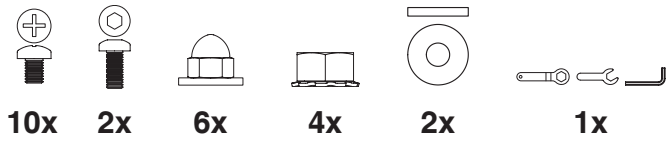

© COPYRIGHT BIG GREEN EGG INC.