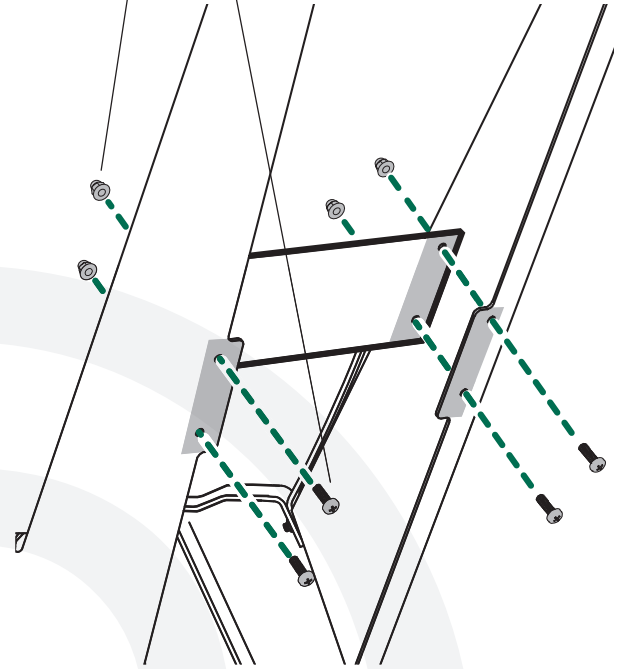

1

2

© COPYRIGHT BIG GREEN EGG INC.

© COPYRIGHT BIG GREEN EGG INC.

3

© COPYRIGHT BIG GREEN EGG INC.