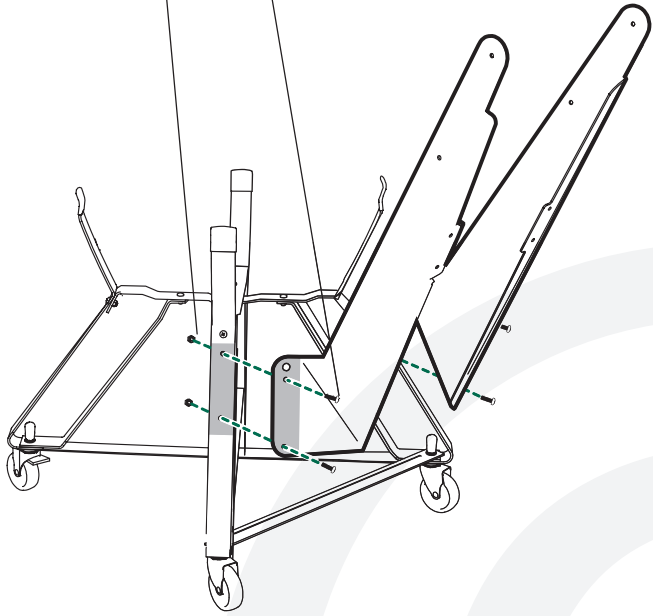

1

2

© COPYRIGHT BIG GREEN EGG INC.

© COPYRIGHT BIG GREEN EGG INC.

3

© COPYRIGHT BIG GREEN EGG INC.