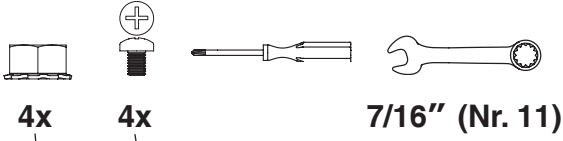

Nest Handler

Poignée de Manutention

Nest Handler

Agarradera para el Nest móvil

XL

7/16"
(Nr. 11)

[www.biggreenegg.com/
assembly-videos](http://www.biggreenegg.com/assembly-videos)

-  www.biggreenegg.com
-  www.biggreenegg.ca
-  www.biggreenegg.eu
-  www.biggreenegg.co.uk
-  www.biggreenegg.com.au
-  www.biggreenegg.co.nz
-  www.biggreeneggisrael.com
-  www.biggreenegg.com.mx
-  www.biggreenegg.co.za

CAUTION: SEE SAFETY NOTICE
www.biggreenegg.com/safetytips

- 
10x
- 
2x
- 
6x
- 
4x
- 
2x
- 
1x

© COPYRIGHT BIG GREEN EGG INC.

1

2

© COPYRIGHT BIG GREEN EGG INC.

© COPYRIGHT BIG GREEN EGG INC.

3