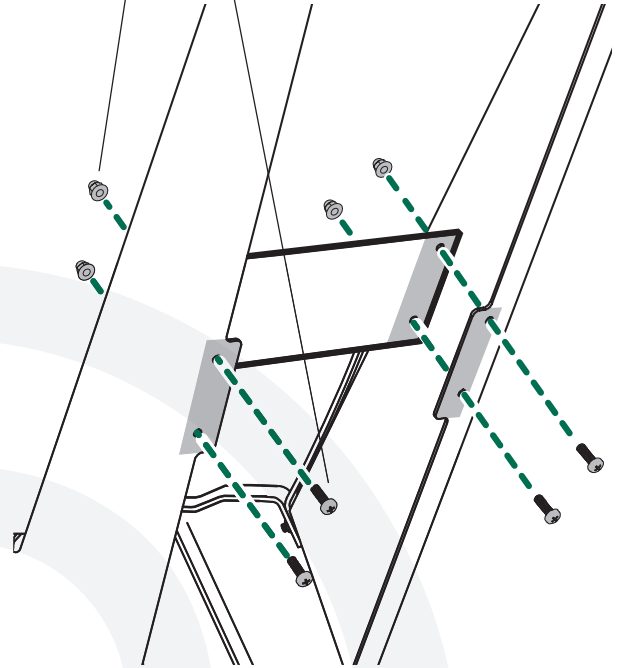

Nest Handler

Poignée de Manutention

Nest Handler

Agarradera para el Nest móvil

XL

7/16"
(Nr. 11)

[www.biggreenegg.com/
assembly-videos](http://www.biggreenegg.com/assembly-videos)

-  www.biggreenegg.com
-  www.biggreenegg.ca
-  www.biggreenegg.eu
-  www.biggreenegg.co.uk
-  www.biggreenegg.com.au
-  www.biggreenegg.co.nz
-  www.biggreeneggisrael.com
-  www.biggreenegg.com.mx
-  www.biggreenegg.co.za

CAUTION: SEE SAFETY NOTICE
www.biggreenegg.com/safetytips

- 
10x
- 
2x
- 
6x
- 
4x
- 
2x
- 
1x

© COPYRIGHT BIG GREEN EGG INC.

1

2

© COPYRIGHT BIG GREEN EGG INC.

© COPYRIGHT BIG GREEN EGG INC.

3