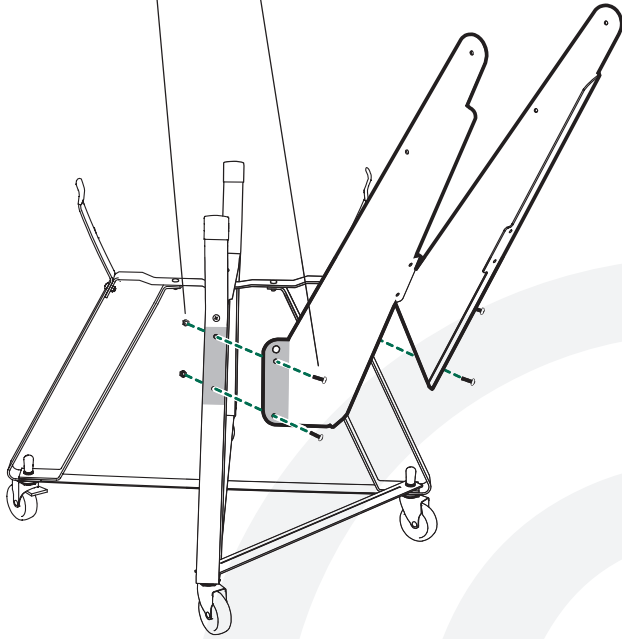

Nest Handler

Poignée de Manutention

Nest Handler

Agarradera para el Nest móvil

XL

7/16"
(Nr. 11)

[www.biggreenegg.com/
assembly-videos](http://www.biggreenegg.com/assembly-videos)

-  www.biggreenegg.com
-  www.biggreenegg.ca
-  www.biggreenegg.eu
-  www.biggreenegg.co.uk
-  www.biggreenegg.com.au
-  www.biggreenegg.co.nz
-  www.biggreeneggisrael.com
-  www.biggreenegg.com.mx
-  www.biggreenegg.co.za

CAUTION: SEE SAFETY NOTICE
www.biggreenegg.com/safetytips

- 
10x
- 
2x
- 
6x
- 
4x
- 
2x
- 
1x

© COPYRIGHT BIG GREEN EGG INC.

1

2

© COPYRIGHT BIG GREEN EGG INC.

© COPYRIGHT BIG GREEN EGG INC.

3