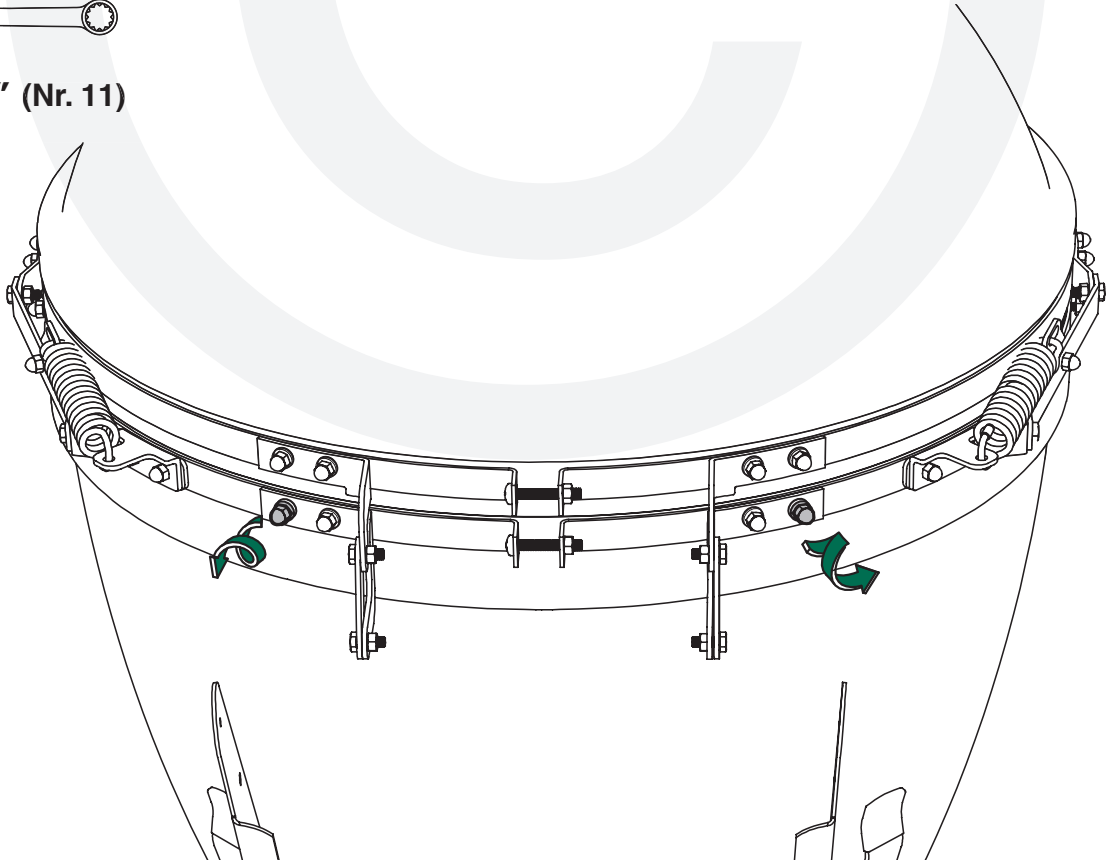

Nest Handler

Poignée de Manutention

Nest Handler

Agarradera para el Nest móvil

XL

7/16"
(Nr. 11)

[www.biggreenegg.com/
assembly-videos](http://www.biggreenegg.com/assembly-videos)

-  www.biggreenegg.com
-  www.biggreenegg.ca
-  www.biggreenegg.eu
-  www.biggreenegg.co.uk
-  www.biggreenegg.com.au
-  www.biggreenegg.co.nz
-  www.biggreeneggisrael.com
-  www.biggreenegg.com.mx
-  www.biggreenegg.co.za

CAUTION: SEE SAFETY NOTICE
www.biggreenegg.com/safetytips

- 
10x
- 
2x
- 
6x
- 
4x
- 
2x
- 
1x

© COPYRIGHT BIG GREEN EGG INC.

1

2

© COPYRIGHT BIG GREEN EGG INC.

© COPYRIGHT BIG GREEN EGG INC.

3