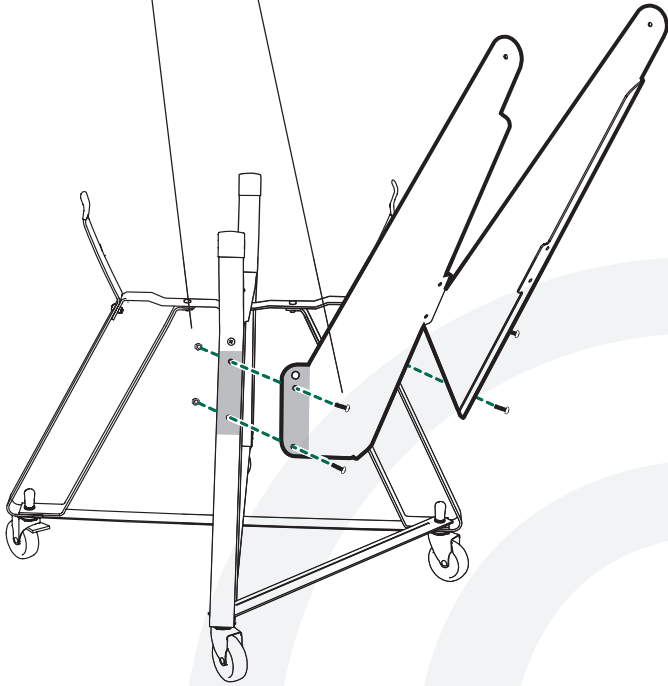

1

2

© COPYRIGHT BIG GREEN EGG INC.

© COPYRIGHT BIG GREEN EGG INC.

3

7/16" (Nr. 11)

© COPYRIGHT BIG GREEN EGG INC.