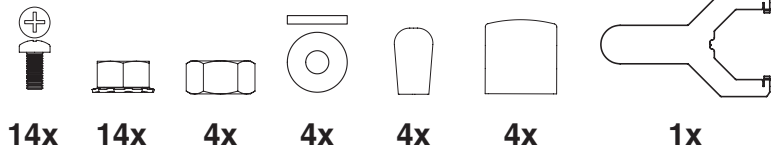

EGG[®] Nest

2XL

7/16" + 9/16"
(Nr. 11 + 14)

www.biggreenegg.com/assembly-videos

 www.biggreenegg.com

 www.biggreenegg.ca

 www.biggreenegg.eu

 www.biggreenegg.co.uk

© COPYRIGHT BIG GREEN EGG INC.

5

9/16" (Nr. 14)

5a

5b

6

4x

4x