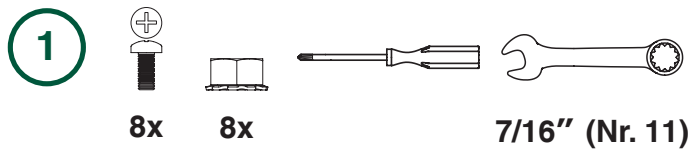

© COPYRIGHT BIG GREEN EGG INC.