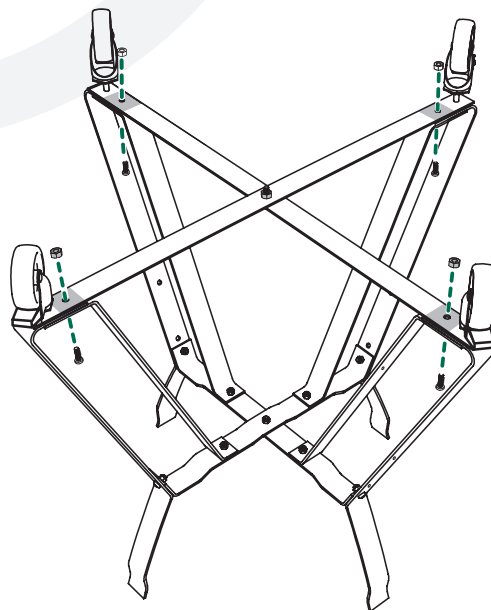

EGG[®] Nest

2XL

7/16" + 9/16"
(Nr. 11 + 14)

www.biggreenegg.com/assembly-videos

 www.biggreenegg.com

 www.biggreenegg.ca

 www.biggreenegg.eu

 www.biggreenegg.co.uk

© COPYRIGHT BIG GREEN EGG INC.

5

9/16" (Nr. 14)

5a

5b

6

4x

4x