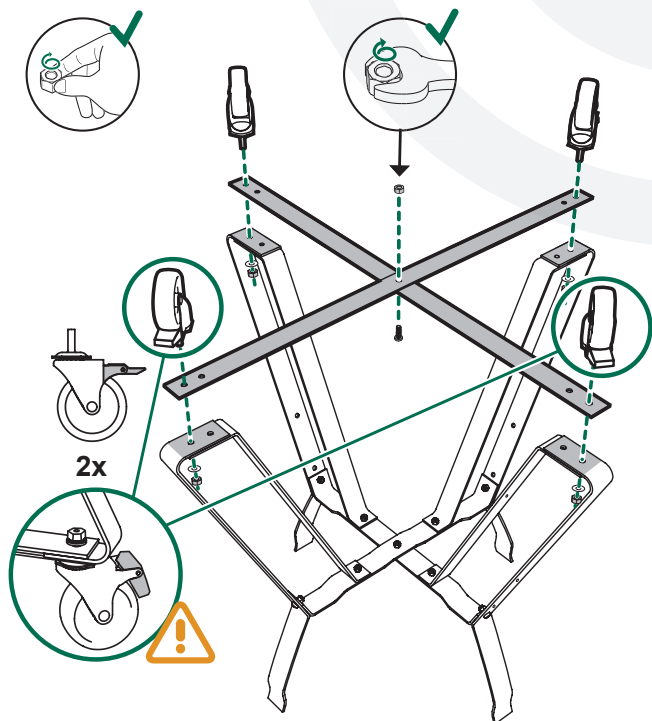

© COPYRIGHT BIG GREEN EGG INC.