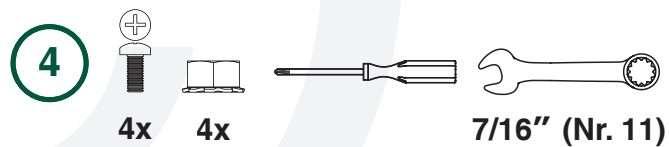

EGG[®] Nest

2XL

7/16" + 9/16"
(Nr. 11 + 14)

www.biggreenegg.com/assembly-videos

 www.biggreenegg.com

 www.biggreenegg.ca

 www.biggreenegg.eu

 www.biggreenegg.co.uk

© COPYRIGHT BIG GREEN EGG INC.

5

9/16" (Nr. 14)

5a

5b

6

4x

4x