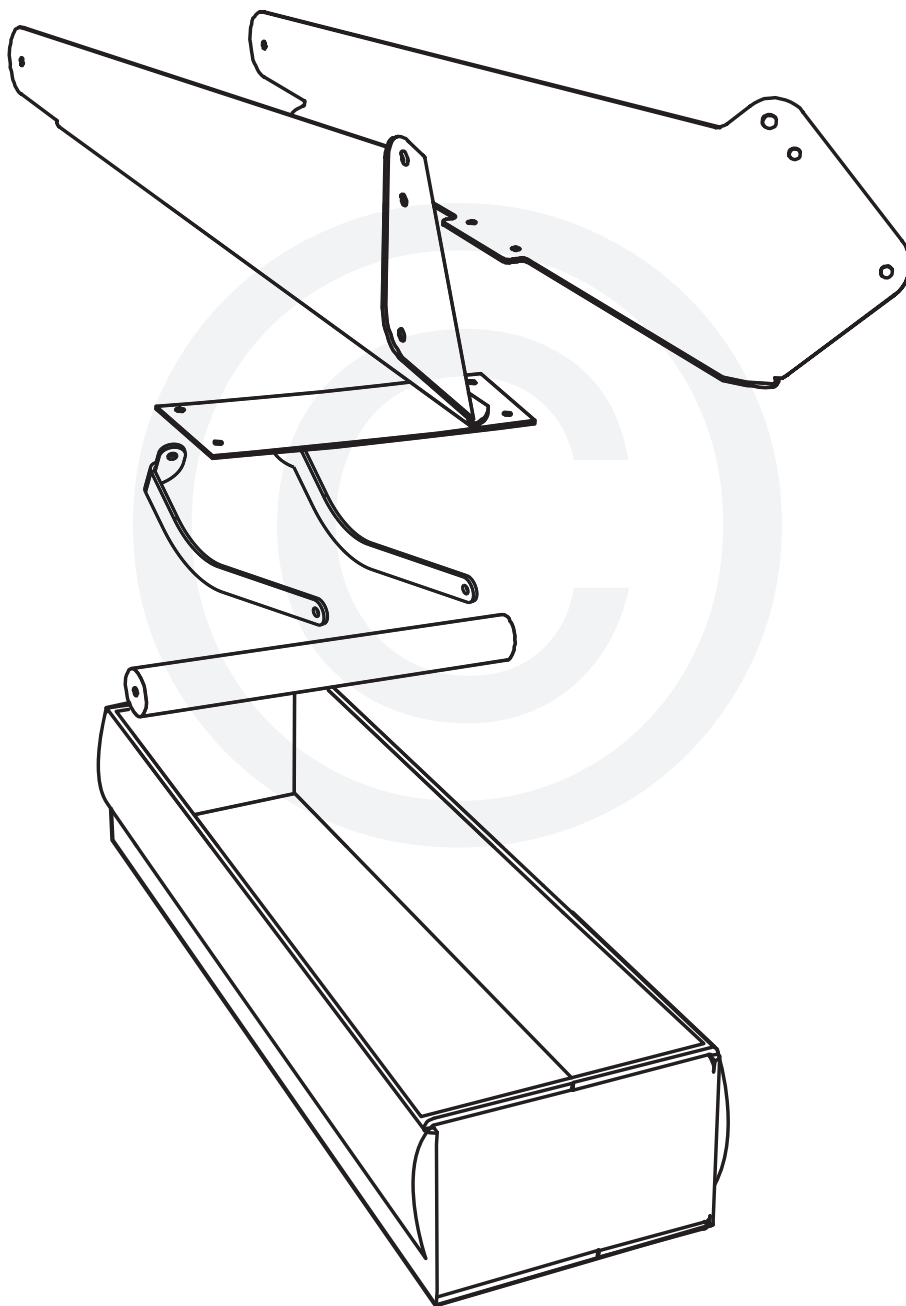

© COPYRIGHT BIG GREEN EGG INC.