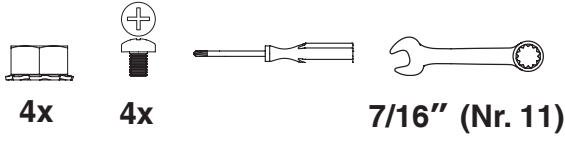

1

2

© COPYRIGHT BIG GREEN EGG INC.

© COPYRIGHT BIG GREEN EGG INC.

3

© COPYRIGHT BIG GREEN EGG INC.