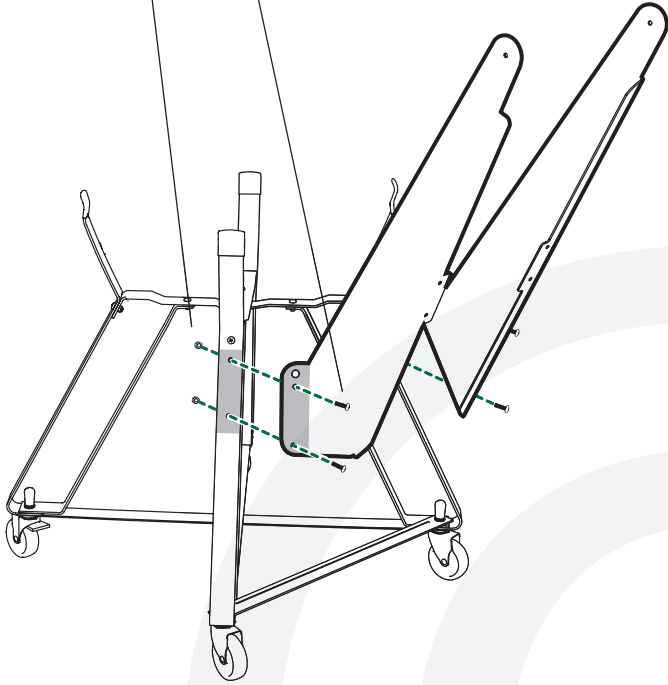

1

2

© COPYRIGHT BIG GREEN EGG INC.

© COPYRIGHT BIG GREEN EGG INC.

3

© COPYRIGHT BIG GREEN EGG INC.