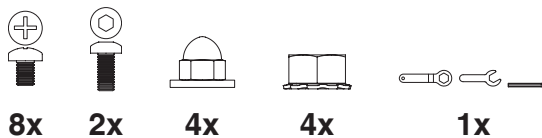

© COPYRIGHT BIG GREEN EGG INC.